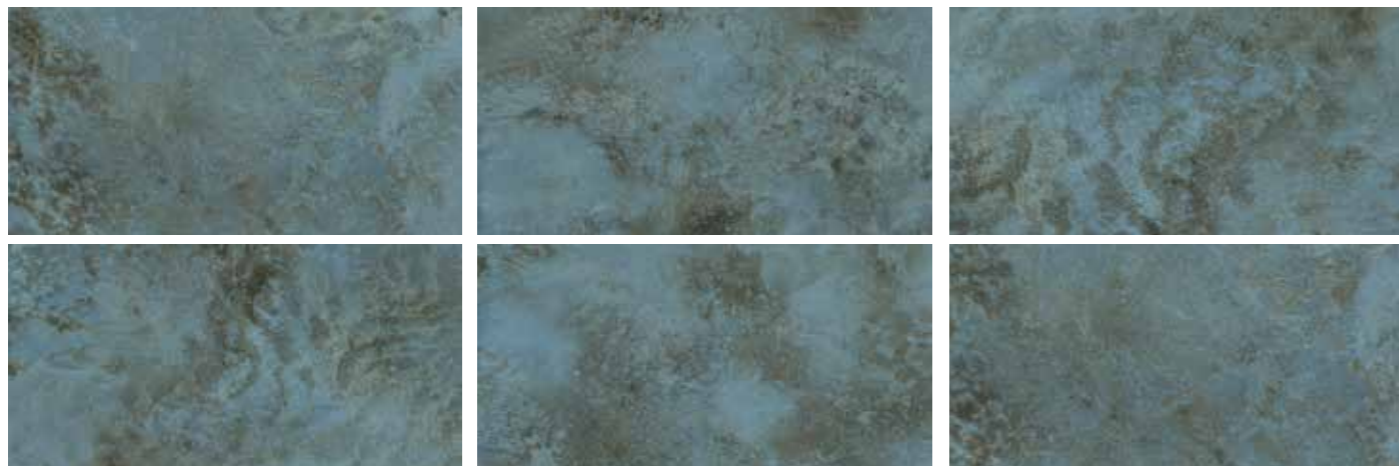

PIZARRA C3 BLARNEY ALMOND

PIZARRA C3 BLARNEY ALMOND 30X60

SWIM VERDE

30x60 | 12"x24"

SWIM AQUA

BALI OCEAN

30x60 | 12"x24"

BALI BLUE