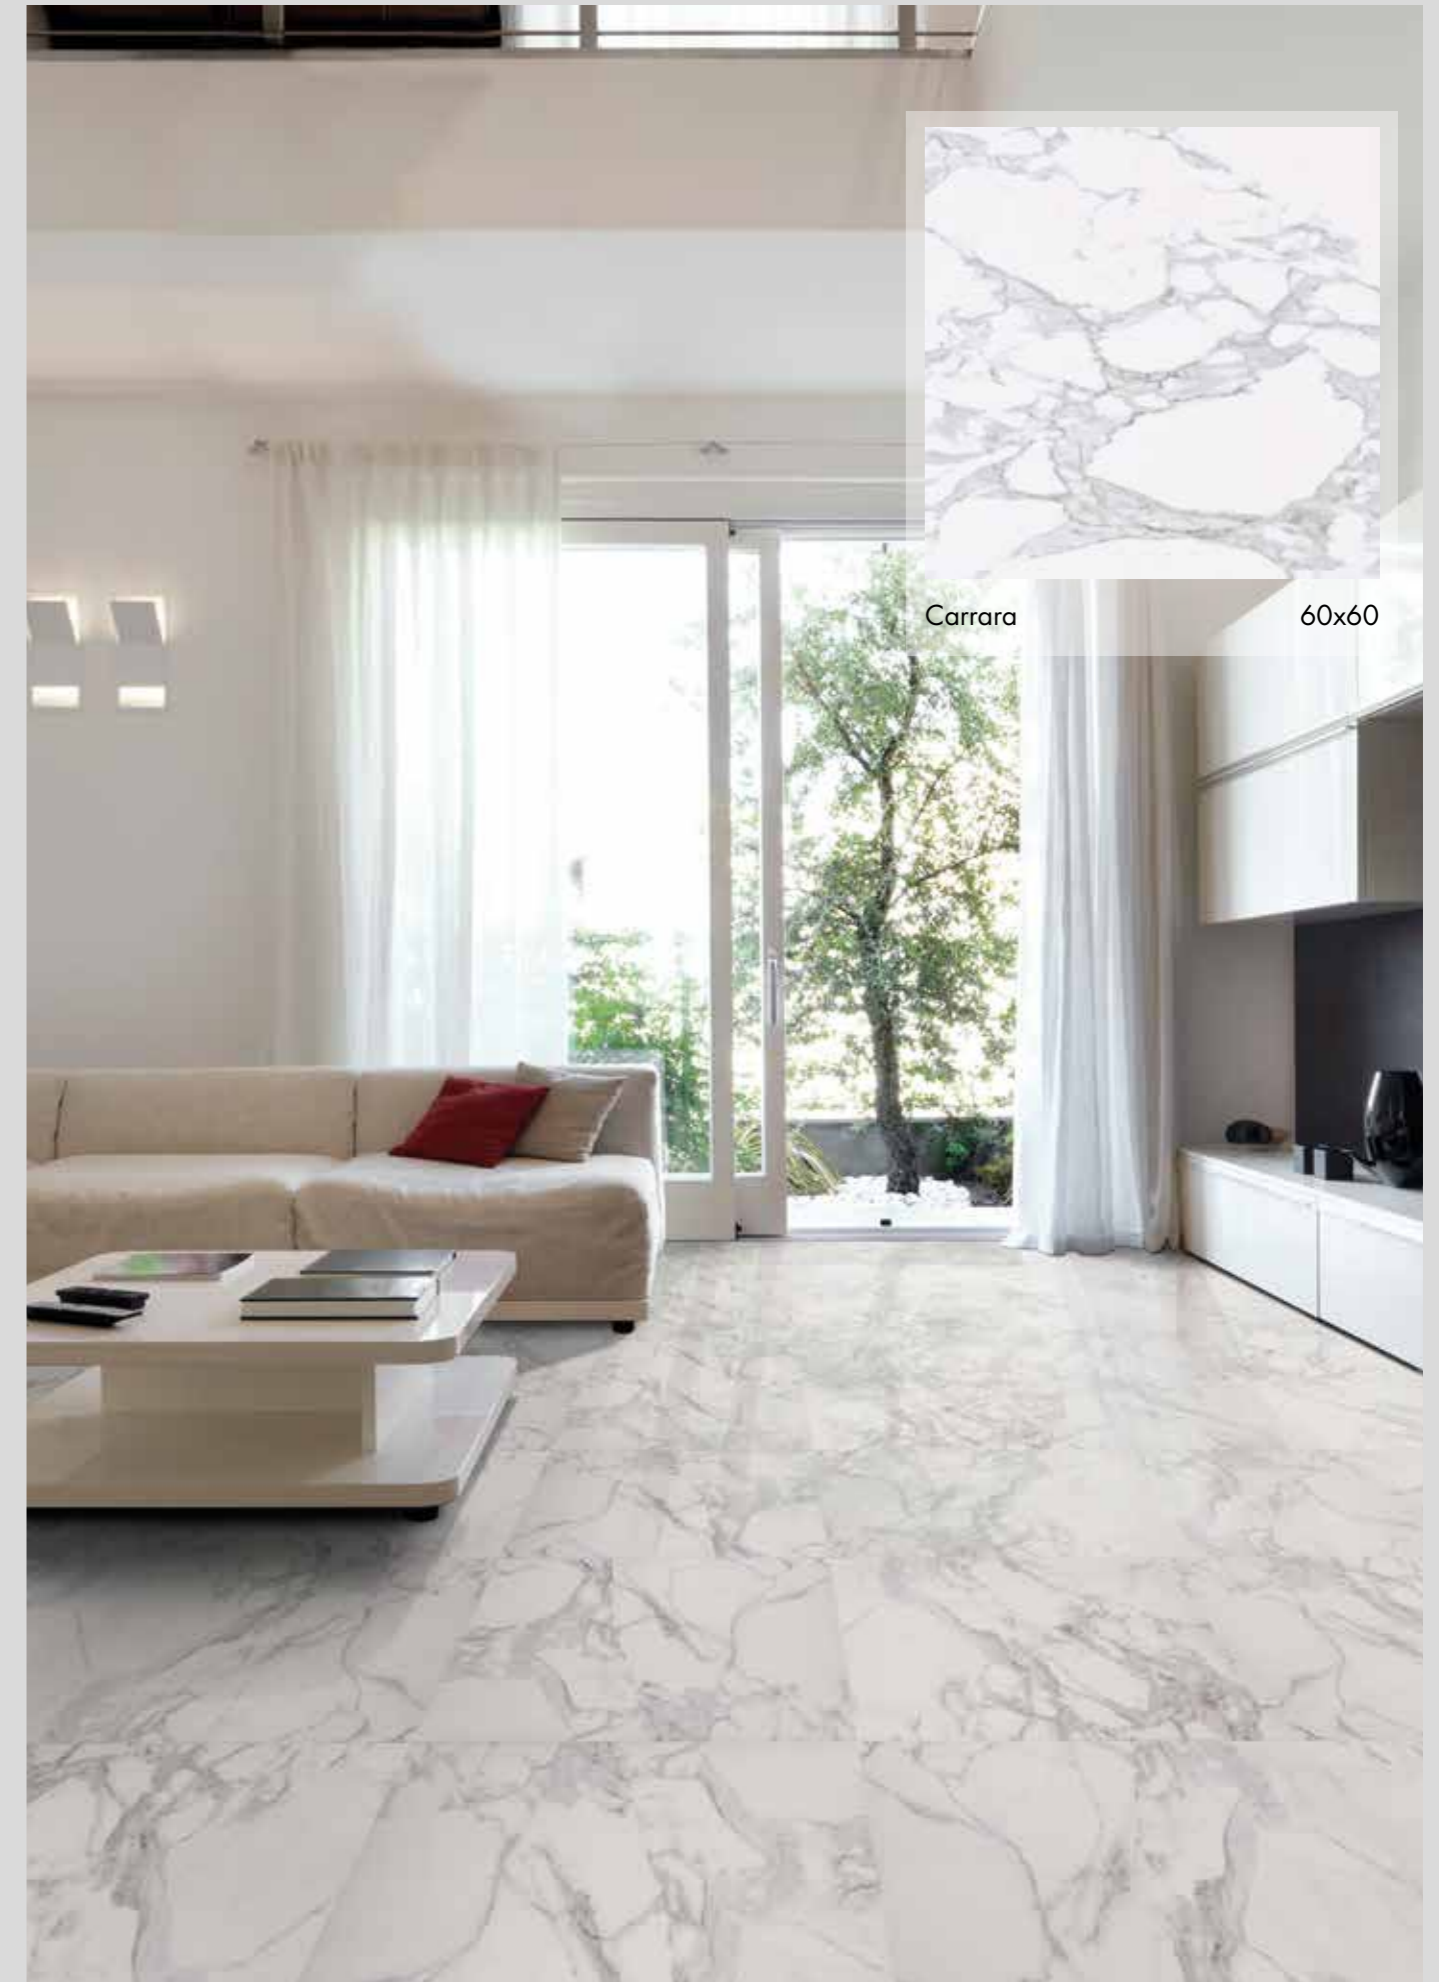

ARSAL

BLANCO MARQUINA

MIRA

PAL

IMOLA

RIVA