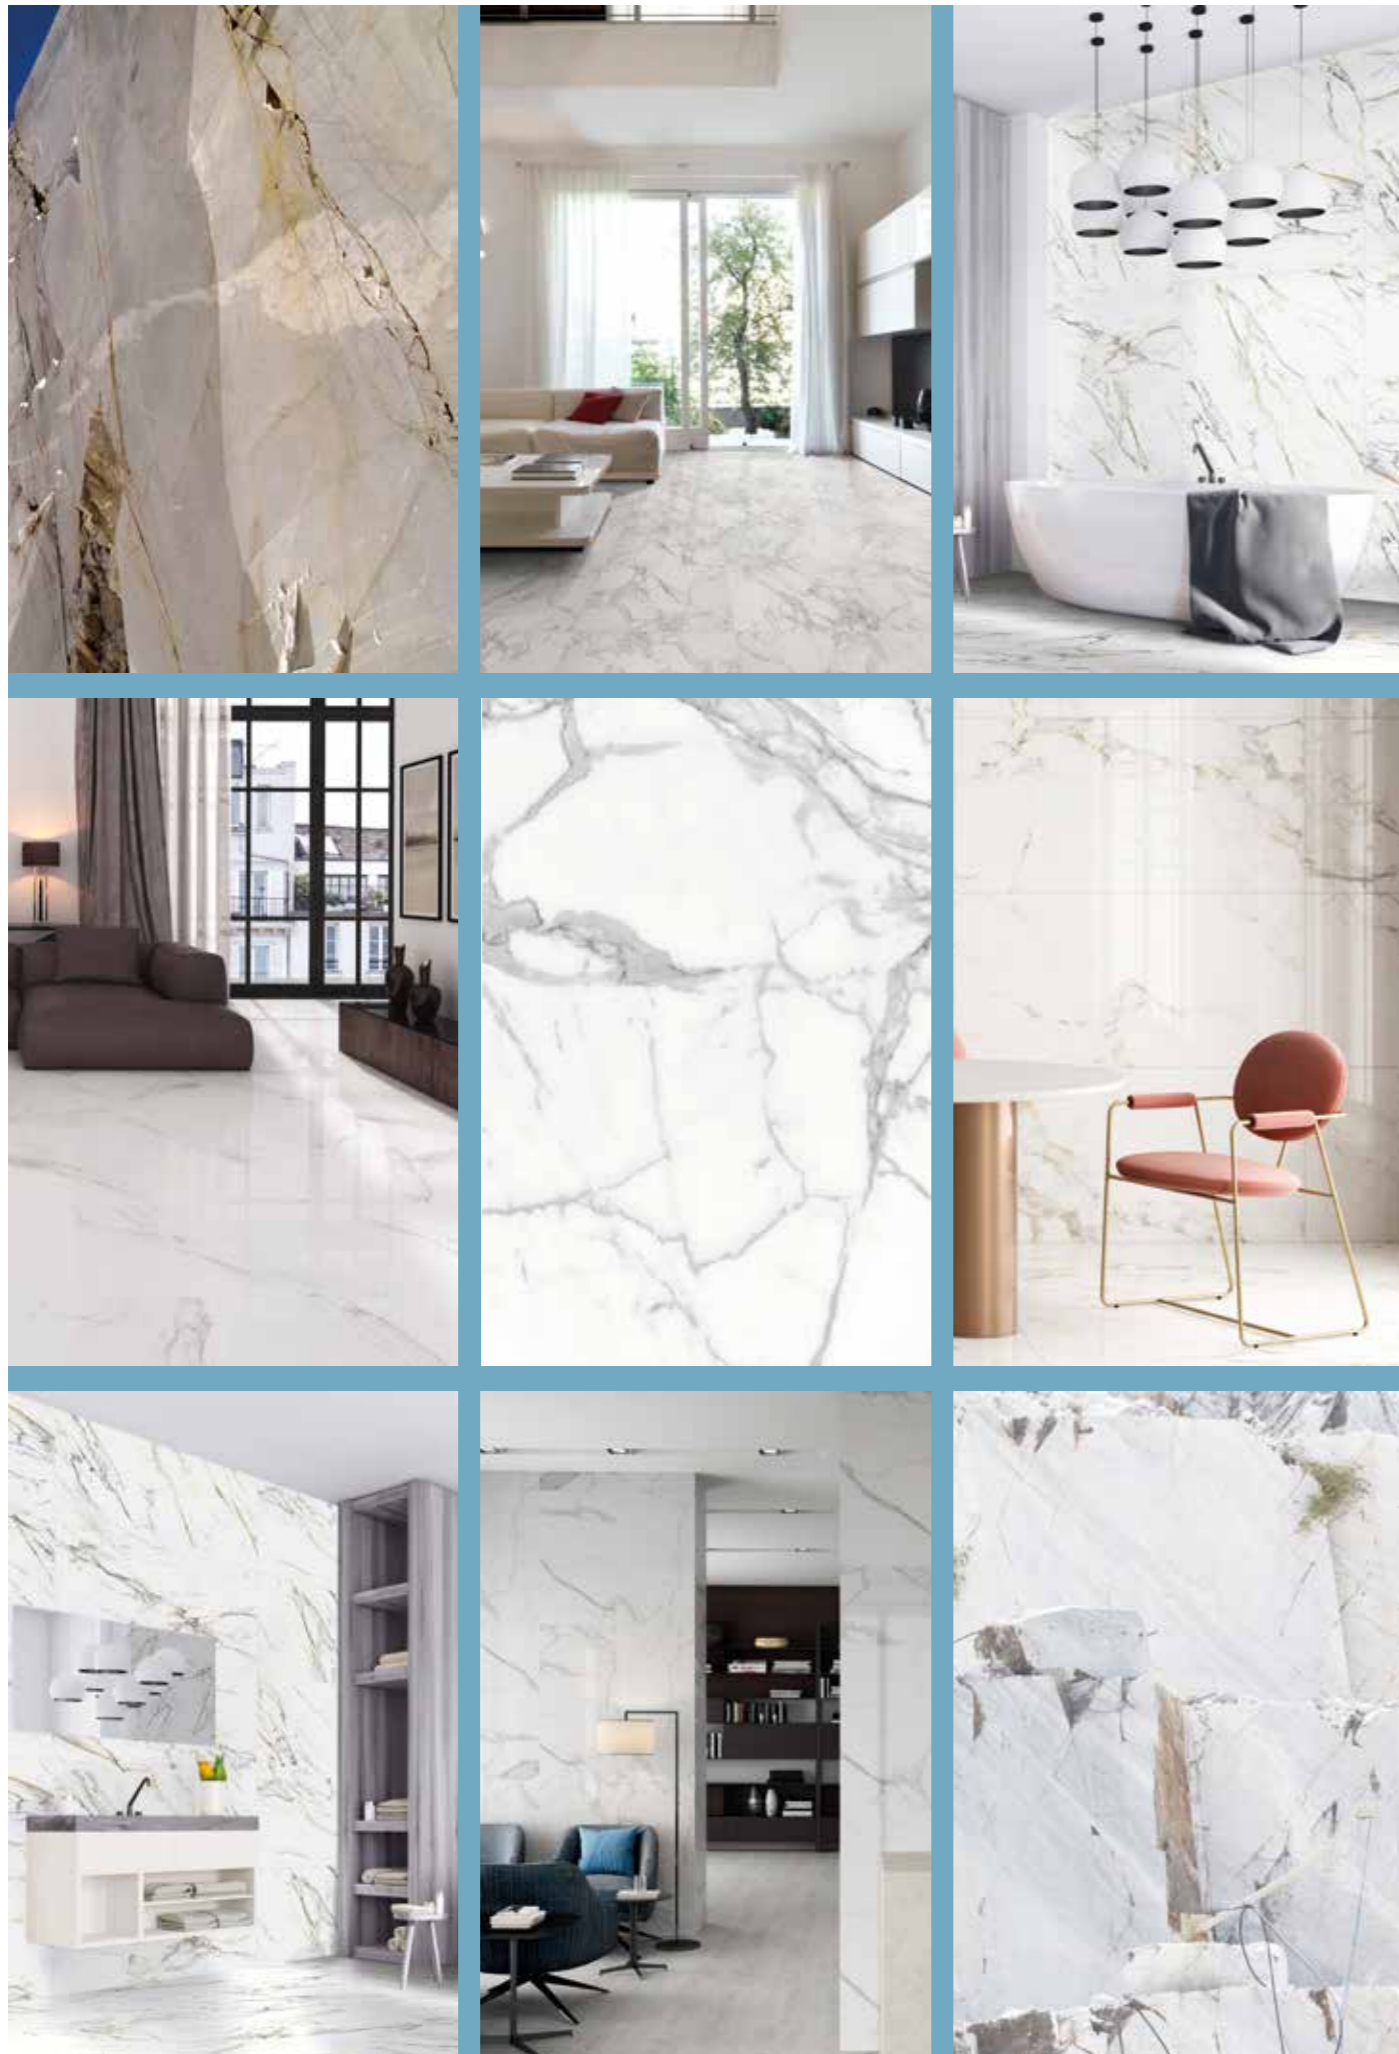

Asti black
30 / PULIDOS

calacattas

calacatas

A-Z	SERIE	PAG.
A	Albino	40
	Arsal	34
B	Blanco marquina	34
C	Carrara	35
F	Forli	41
G	Gold calacata	38
I	Imola	34
J	Jersey	40
M	Marín	41
	Mérida	41
	Mira	34
	Moncalieri	37
P	Pal	34
R	Riva	34
S	Siria	41
T	Trento	36
V	Verona gold	41