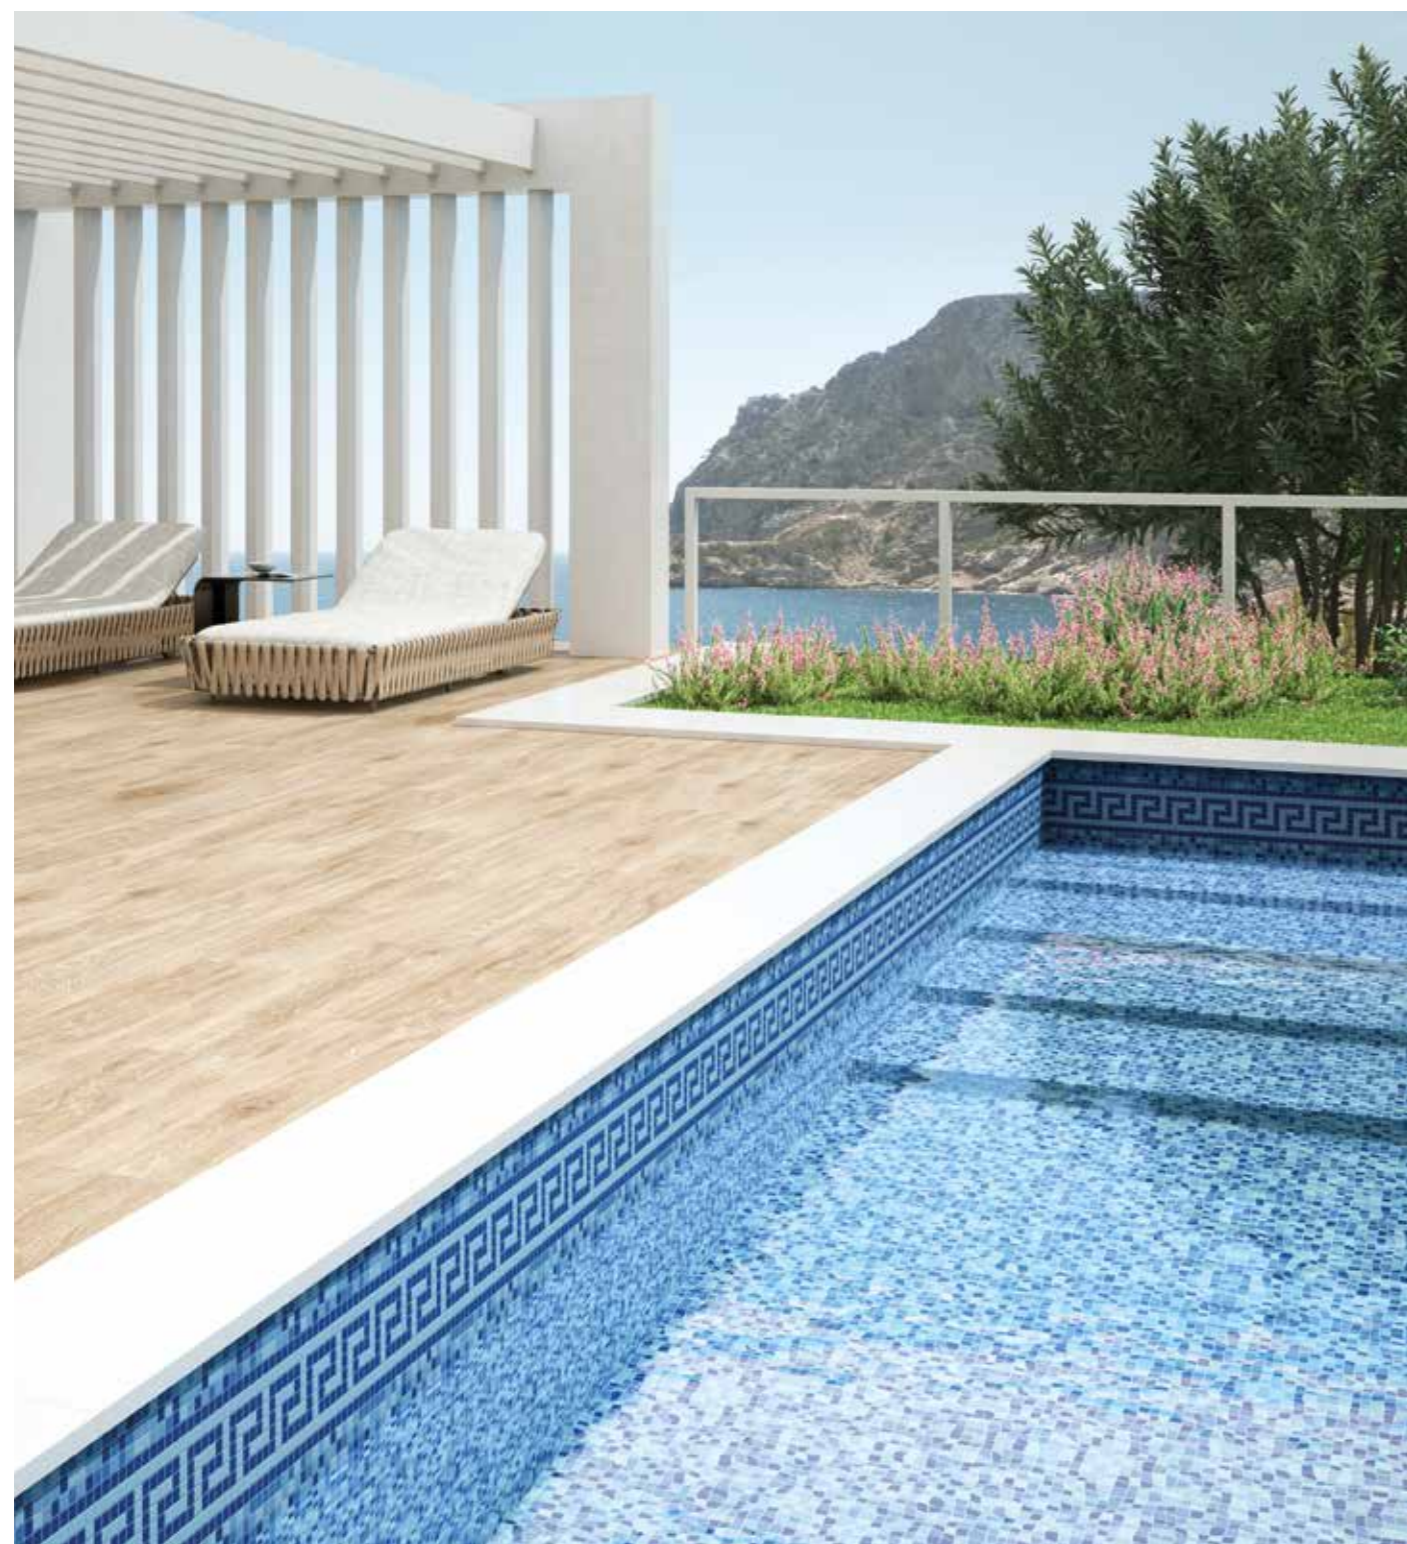

ROCKSTONE C3 PERLA